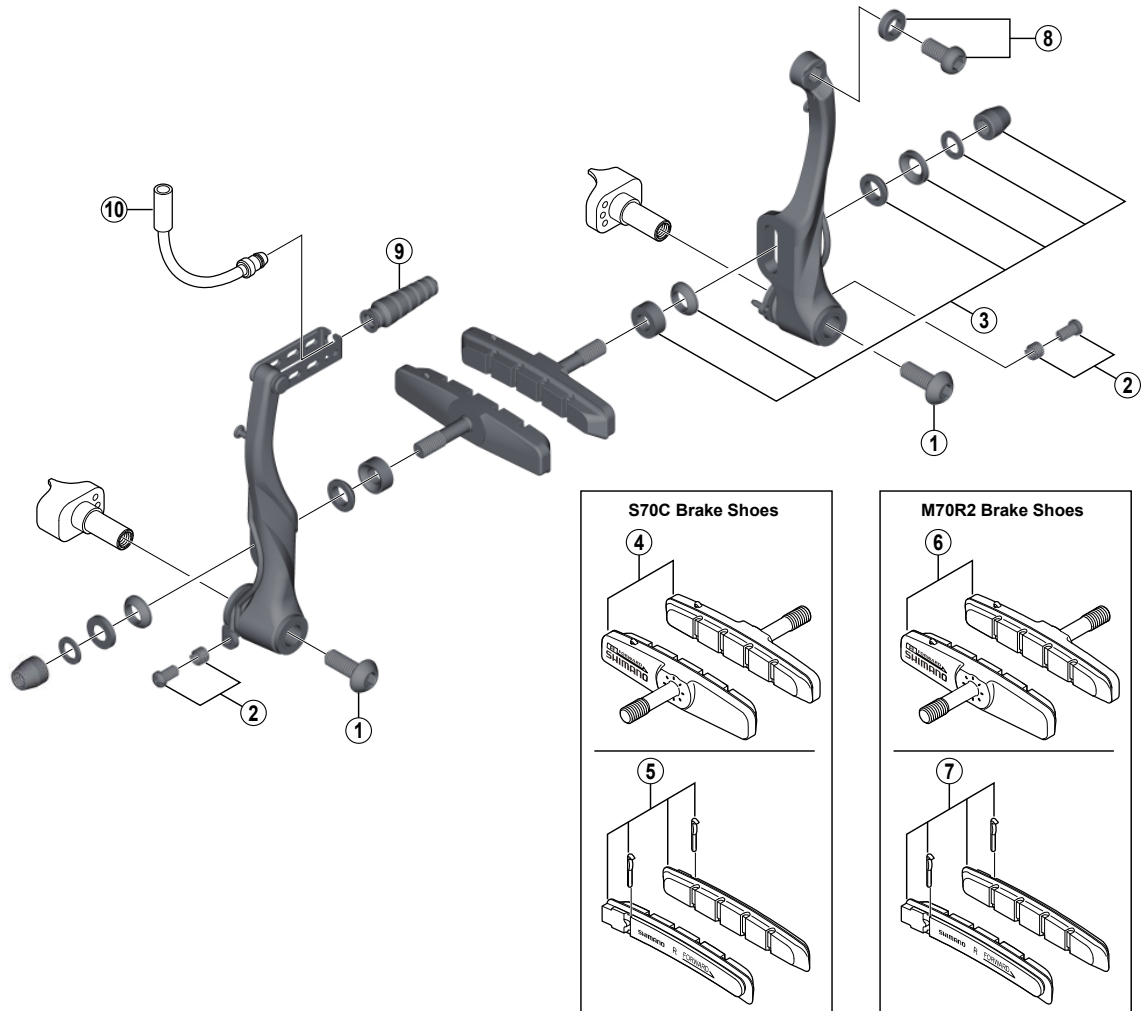

ALIVIO V-Brake BR-T4010

BR-M432

ITEM NO.	SHIMANO CODE NO.	DESCRIPTION	INTERCHANGEABILITY
1	Y82N18800	Link Fixing Bolt (M6 x 16)	A
	Y82N18500	Link Fixing Bolt (M6 x 25)	A
2	Y8A998010	Spring Tension Adjustment Screw (M4x 7) & Stopper	A
3	Y8B098030	Shoe Fixing Nut Unit	A
4	Y8EM9801A	S70C Cartridge-Type Brake Shoe Set (pairs)	A
5	Y8A298030	S70C Cartridge-Type Brake Shoes & Fixing Pins (pairs) for Severe condition	A
6	Y8EM9802A	M70R2 Cartridge-Type Brake Shoe Set (pairs)	A
7	Y8AA98200	M70R2 Cartridge-Type Brake Shoes & Fixing Pins (pairs) for Severe condition	A
8	Y8B098020	Cable Fixing Bolt (M6 x 11.5) & Plate	A
9	Y8FG05000	Boot	A
10	Y8AA98070	Inner Cable Lead Unit (90° : Middle)	A
	Y8AA98080	Inner Cable Lead Unit (135° : Long)	A
	Y8AA98120	Inner Cable Lead Unit (45° : Short)	A

A: Same parts.

B: Parts are usable, but differ in materials, appearance, finish, size, etc.

Absence of mark indicates non-interchangeability.

Mar.-2014-3668
© Shimano Inc. H

Specifications are subject to change without notice.