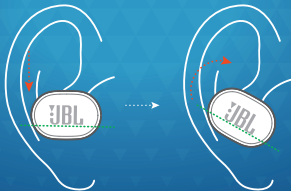

HOW TO WEAR

1 TRY DIFFERENT SIZES FOR A PERFECT FIT AND AUDIO PERFORMANCE.

2