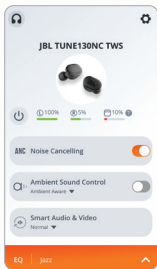

CONTROLS

- TAP × 1
- TAP × 2
- TAP × 3
- HOLD (2s)

* ENABLE ADVANCE CONTROLS BY CONNECTING YOUR JBL TUNE130NC TWS TO JBL HEADPHONES APP 

** ENABLE YOUR VOICE ASSISTANT THROUGH JBL HEADPHONES APP AND ASSIGN IT TO YOUR PREFERRED EARBUD (L/R).

POWER OFF

MANUAL SETUP

- TAP × 1
- TAP × 2
- HOLD (5s)

CONNECT TO A NEW BLUETOOTH DEVICE

FACTORY RESET

DO MORE WITH THE APP

CHARGING

CHARGE  →  2HR