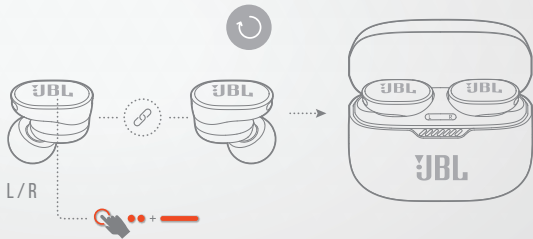

CONTROLS

- TAP × 1
- TAP × 2
- TAP × 3
- HOLD (2s)

* ENABLE ADVANCE CONTROLS BY CONNECTING YOUR JBL TUNE130NC TWS TO JBL HEADPHONES APP 

** ENABLE YOUR VOICE ASSISTANT THROUGH JBL HEADPHONES APP AND ASSIGN IT TO YOUR PREFERRED EARBUD (L/R).

POWER OFF

MANUAL SETUP

- TAP × 1
- TAP × 2
- HOLD (5s)

CONNECT TO A NEW BLUETOOTH DEVICE

FACTORY RESET

DO MORE WITH THE APP

CHARGING

CHARGE  →  2HR