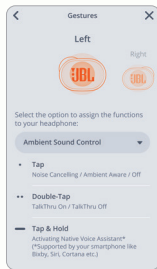

CONTROLS

- TAP × 1
- TAP × 2
- TAP × 3
- HOLD (2s)

* ENABLE ADVANCE CONTROLS BY CONNECTING YOUR JBL TUNE130NC TWS TO JBL HEADPHONES APP 

** ENABLE YOUR VOICE ASSISTANT THROUGH JBL HEADPHONES APP AND ASSIGN IT TO YOUR PREFERRED EARBUD (L/R).

POWER OFF

MANUAL SETUP

- TAP × 1
- TAP × 2
- HOLD (5s)

CONNECT TO A NEW BLUETOOTH DEVICE

FACTORY RESET

DO MORE WITH THE APP

CHARGING

CHARGE  →  2HR